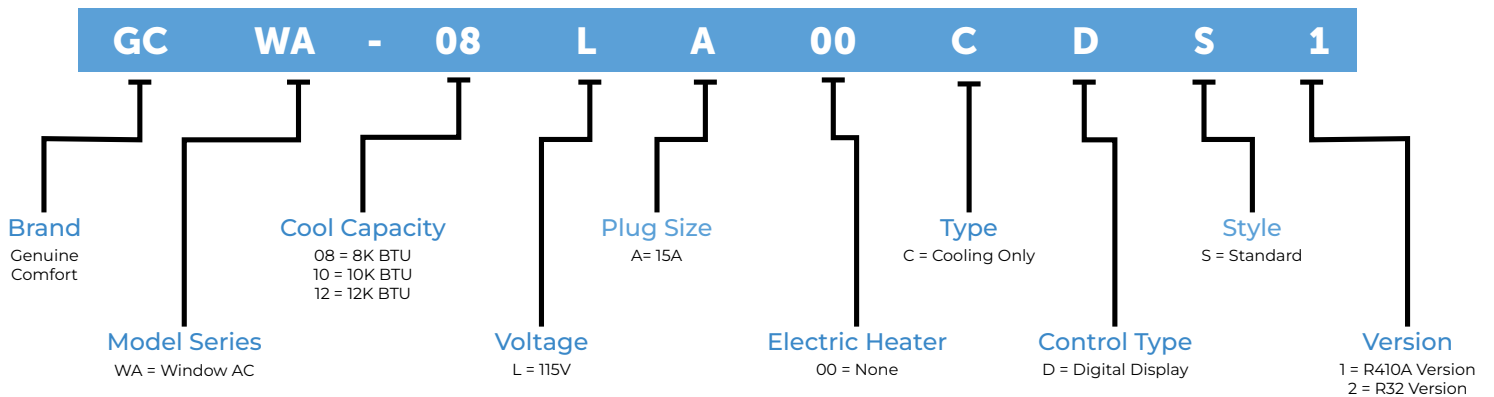

## Genuine Comfort Side-Vent Window Air Conditioner

Cooling Capacity BTU/H Sizes: 8,000, 10,000, 12,000

### FEATURES

- Digital controls
- Hand Held Remote Control (Included)
- Dehumidify Mode
- Slide-Out Washable & Easy-Clean Filter
- Adjustable Air Louvres
- 3 Fan Speeds
- Energy Saver Mode
- Sleep mode
- 24 Hour Programmable Timer
- Error Code Display for easy Diagnostic
- Reduced Height to Fit Side Vented Wall Sleeves
- Filter Replacement Reminder
- R32 Refrigerant
- Genuine Care Warranty: 1-Year Unit Replacement

### MODEL IDENTIFICATION

Example: GCWA-08LA00CDS1