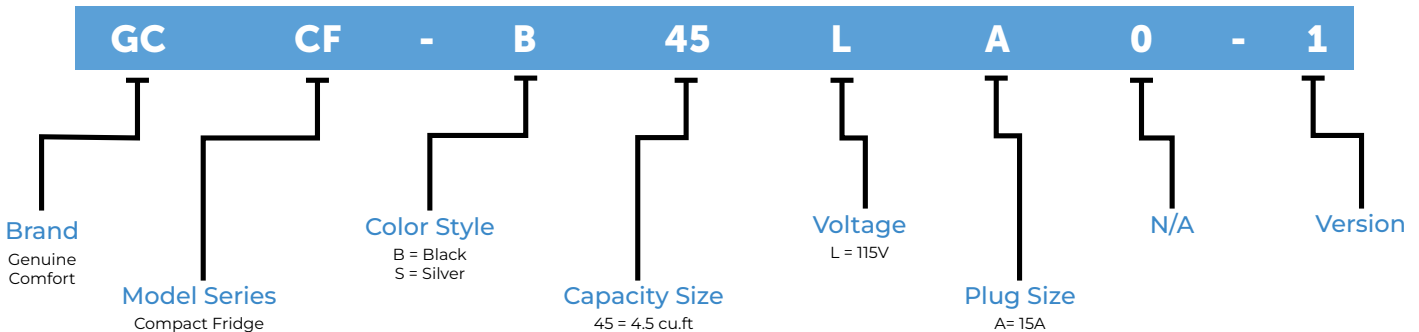

SUBMITTAL SHEET

Genuine Comfort Compact Fridge 4.5

Unit Size: 20.31" W x 22.24" D x 32.09" H

FEATURES

- All-refrigerator Design
- Adjustable thermostat
- Compressor
- Energy Star
- Adjustable feet
- Reversible door
- Door with magnetic seal
- Reversible door
- Handle
- Genuine Care Warranty: 1 Year Unit Replacement

MODEL IDENTIFICATION

Example: GCCF-B45LA0-1

DIMENSION DRAWINGS

PLUG TYPE

HORIZONTAL

115V 15A

INSTALLATION INSTRUCTIONS

- When transporting the refrigerator, keep it in an upright position. Do not tilt the Refrigerator at an angle of more than 45°.
- Place the appliance away extreme heat and cold. It is not designed to be in direct sunlight or outside.
- Before connecting the refrigerator to power, let it stand upright for at least 4 hours.
- Check the plug and cord before you connect the power and make sure it is a properly grounded 115/60 Hz outlet.
- The Refrigerator is designed for recessed installation.
- Place the Refrigerator on a flat level surface, leaving 2 inches (5 cm) on either side and at least 3 inches (8 cm) between back of appliance and the wall. Allow sufficient clearance (160°) for the door to open completely.
- The feet of the appliance can be adjusted to make it level. Turn counterclockwise to raise and clockwise to lower.

Fig. 1

SPECIFICATIONS

Model ID		GCCF-B45LA0-1	GCCF-S45LA0-1
Size Capacity	cu.ft	4.5	4.5
Rated Voltage	Frequency (60Hz)	V	115
Max. Input Consumption	W		
Max Current	A		
Energy consumption	Kwh/24h	228	228
Door Color		Black	Silver
Temperature Range	°C	0-10	0-10
Temperature control		Thermostat	Thermostat
Refrigerant		R600a	R600a
Noise	dB	less or equal to 40	less or equal to 40
Safety Listing Certification		UL	UL
Unit Dimensions W x D x H	in	20.31 x 22.24 x 32.09	20.31 x 22.24 x 32.09
Carton Box Dimensions(in)	in	23.11 x 24.21 x 34.65	23.11 x 24.21 x 34.65
Net Weight	lbs	53.5	53.5
Gross Weight	lbs	64.5	64.5
Cord Type		LCDI(5-15P)	LCDI(5-15P)