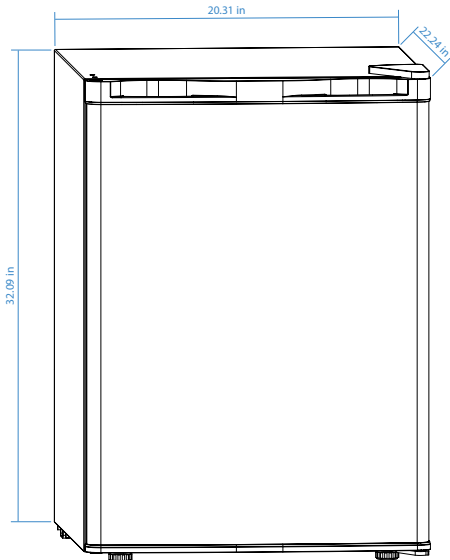

SUBMITTAL SHEET

Genuine Comfort Compact Fridge 4.5

Unit Size: 20.31" W x 22.24" D x 32.09" H

FEATURES

- All-refrigerator Design
- Adjustable thermostat
- Compressor
- Energy Star
- Adjustable feet
- Reversible door
- Door with magnetic seal
- Reversible door
- Handle
- Genuine Care Warranty: 1 Year Unit Replacement

MODEL IDENTIFICATION

Example: GCCF-B45LA0-1

DIMENSION DRAWINGS

PLUG TYPE

HORIZONTAL

115V 15A

INSTALLATION INSTRUCTIONS

- When transporting the refrigerator, keep it in an upright position. Do not tilt the Refrigerator at an angle of more than 45°.
- Place the appliance away extreme heat and cold. It is not designed to be in direct sunlight or outside.
- Before connecting the refrigerator to power, let it stand upright for at least 4 hours.
- Check the plug and cord before you connect the power and make sure it is a properly grounded 115/60 Hz outlet.
- The Refrigerator is designed for recessed installation.
- Place the Refrigerator on a flat level surface, leaving 2 inches (5 cm) on either side and at least 3 inches (8 cm) between back of appliance and the wall. Allow sufficient clearance (160°) for the door to open completely.
- The feet of the appliance can be adjusted to make it level. Turn counterclockwise to raise and clockwise to lower.

Fig. 1

SPECIFICATIONS

Model ID		GCCF-B45LA0-1	GCCF-S45LA0-1
Size Capacity	cu.ft	4.5	4.5
Rated Voltage	Frequency (60Hz)	V	115
Max. Input Consumption	W		
Max Current	A		
Energy consumption	Kwh/24h	228	228
Door Color		Black	Silver
Temperature Range	°C	0-10	0-10
Temperature control		Thermostat	Thermostat
Refrigerant		R600a	R600a
Noise	dB	less or equal to 40	less or equal to 40
Safety Listing Certification		UL	UL
Unit Dimensions W x D x H	in	20.31 x 22.24 x 32.09	20.31 x 22.24 x 32.09
Carton Box Dimensions(in)	in	23.11 x 24.21 x 34.65	23.11 x 24.21 x 34.65
Net Weight	lbs	53.5	53.5
Gross Weight	lbs	64.5	64.5
Cord Type		LCDI(5-15P)	LCDI(5-15P)