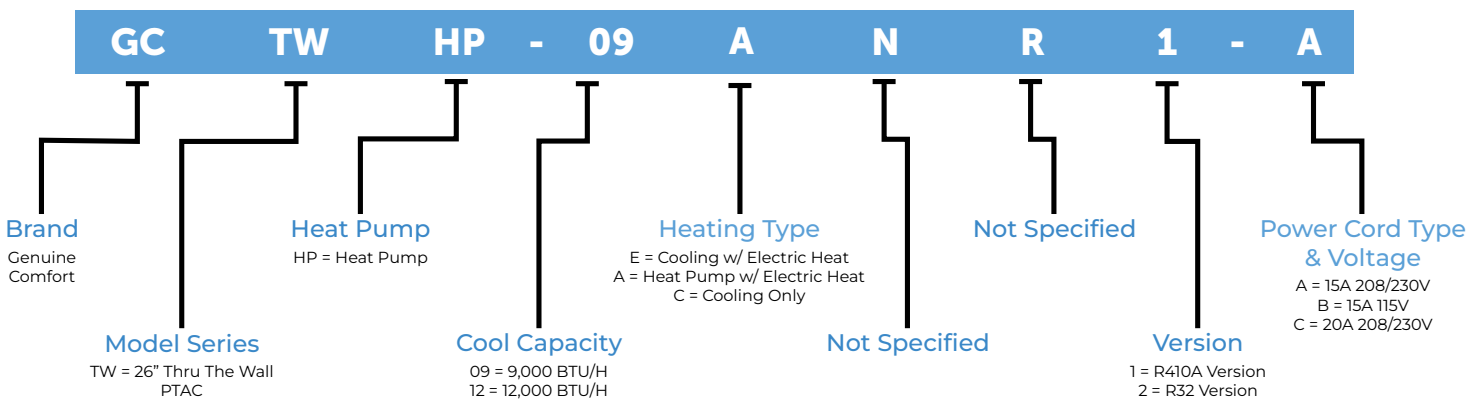

MODEL IDENTIFICATION

Example: **GCTWHP-09ANR1-A**