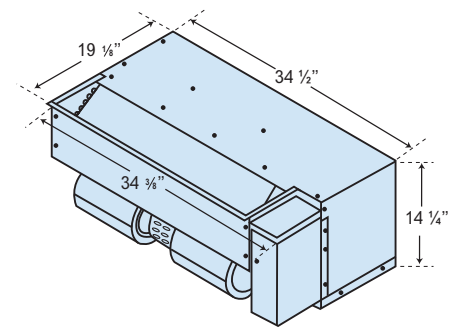

Specifications

PCAA Air Conditioner with Electric Heat																		
Model	Power Supply Volt		Compressor		Indoor Fan Motor		Outdoor Fan Motor		Electric Heat				Unit Electrical Ratings					
	Volt	Min	RLA	LRA	FLA	HP	ELA	HP	HTR#	Volt	W	HA	A/Cooling	Heat Pump	A/Heating	Max. A	MAX HACR BRKR	Plug
PCAA09K235HTM2	208-230	197	3.9	20	0.5	0.1	0.55	0.12	2KW	208	1725	8.2	4.35	4.23	8.8	9.5	15	6-15P
										230	2000	8.8						
									3KW	208	2525	12.1	4.35	4.23	13	14	15	6-20P
										230	3000	13						
									5KW	208	4050	20.5	4.35	4.23	22	23	26	6-25P
										230	5000	22						

PCAA Air Conditioner with Electric Heat																		
Model	Power Supply Volt		Compressor		Indoor Fan Motor		Outdoor Fan Motor		Electric Heat				Unit Electrical Ratings					
	Volt	Min	RLA	LRA	FLA	HP	ELA	HP	HTR#	Volt	W	HA	A/Cooling	Heat Pump	A/Heating	Max. A	MAX HACR BRKR	Plug
PCAA12K235HTM2	208-230	197	5.26	28	0.5	0.1	0.55	0.12	2KW	208	1725	8.2	5.58	5.02	8.8	9.5	15	6-15P
										230	2000	8.8						
									3KW	208	2525	12.1	5.58	5.02	13	14	15	6-20P
										230	3000	13						
									5KW	208	4050	20.5	5.58	5.02	22	23	26	6-25P
										230	5000	22						

PCAA Air Conditioner with Electric Heat																		
Model	Power Supply Volt		Compressor		Indoor Fan Motor		Outdoor Fan Motor		Electric Heat				Unit Electrical Ratings					
	Volt	Min	RLA	LRA	FLA	HP	ELA	HP	HTR#	Volt	W	HA	A/Cooling	Heat Pump	A/Heating	Max. A	MAX HACR BRKR	Plug
PCAA15K235HTM2	208-230	197	6.55	39	0.5	0.1	0.55	0.12	2KW	208	1725	8.2	7.5	6.5	8.8	9.5	15	6-15P
										230	2000	8.8						
									3KW	208	2525	12.1	7.5	6.5	13	14	15	6-20P
										230	3000	13						
									5KW	208	4050	20.5	7.5	6.5	22	23	26	6-25P
										230	5000	22						

For more information

Call 1-866-233-4022
Email info@perfectcomfort.ca
www.perfectcomfort.ca

DISTRIBUTED BY:

Manufacturer reserves the right to change specifications. Our products are subject to continuous improvements, Perfect Comfort / NRG Equipment reserves the right to modify product design and specifications, discontinue design without notice and without incurring any obligations.