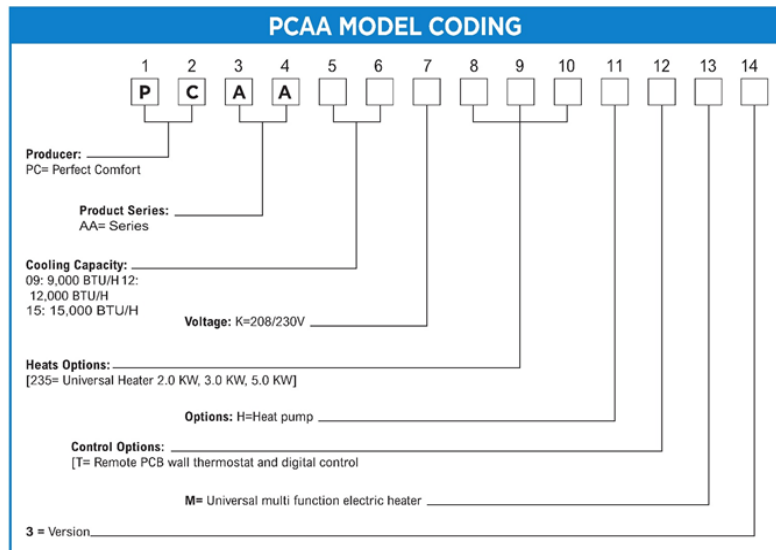

Specifications

PCAA Air Conditioner with Electric Heat																		
Model	Power Supply Volt		Compressor		Indoor Fan Motor		Outdoor Fan Motor		Electric Heat				Unit Electrical Ratings					
	Volt	Min	RLA	LRA	FLA	HP	ELA	HP	HTR#	Volt	W	HA	A/Cooling	Heat Pump	A/Heating	Max. A	MAX HACR BRKR	Plug
PCAA09K235HTM2	208-230	197	3.9	20	0.5	0.1	0.55	0.12	2KW	208	1725	8.2	4.35	4.23	8.8	9.5	15	6-15P
										230	2000	8.8						
									3KW	208	2525	12.1	4.35	4.23	13	14	15	6-20P
										230	3000	13						
									5KW	208	4050	20.5	4.35	4.23	22	23	26	6-25P
										230	5000	22						

PCAA Air Conditioner with Electric Heat																		
Model	Power Supply Volt		Compressor		Indoor Fan Motor		Outdoor Fan Motor		Electric Heat				Unit Electrical Ratings					
	Volt	Min	RLA	LRA	FLA	HP	ELA	HP	HTR#	Volt	W	HA	A/Cooling	Heat Pump	A/Heating	Max. A	MAX HACR BRKR	Plug
PCAA12K235HTM2	208-230	197	5.26	28	0.5	0.1	0.55	0.12	2KW	208	1725	8.2	5.58	5.02	8.8	9.5	15	6-15P
										230	2000	8.8						
									3KW	208	2525	12.1	5.58	5.02	13	14	15	6-20P
										230	3000	13						
									5KW	208	4050	20.5	5.58	5.02	22	23	26	6-25P
										230	5000	22						

PCAA Air Conditioner with Electric Heat																		
Model	Power Supply Volt		Compressor		Indoor Fan Motor		Outdoor Fan Motor		Electric Heat				Unit Electrical Ratings					
	Volt	Min	RLA	LRA	FLA	HP	ELA	HP	HTR#	Volt	W	HA	A/Cooling	Heat Pump	A/Heating	Max. A	MAX HACR BRKR	Plug
PCAA15K235HTM2	208-230	197	6.55	39	0.5	0.1	0.55	0.12	2KW	208	1725	8.2	7.5	6.5	8.8	9.5	15	6-15P
										230	2000	8.8						
									3KW	208	2525	12.1	7.5	6.5	13	14	15	6-20P
										230	3000	13						
									5KW	208	4050	20.5	7.5	6.5	22	23	26	6-25P
										230	5000	22						

For more information

Call 1-866-233-4022
Email info@perfectcomfort.ca
www.perfectcomfort.ca

DISTRIBUTED BY:

Manufacturer reserves the right to change specifications. Our products are subject to continuous improvements, Perfect Comfort / NRG Equipment reserves the right to modify product design and specifications, discontinue design without notice and without incurring any obligations.