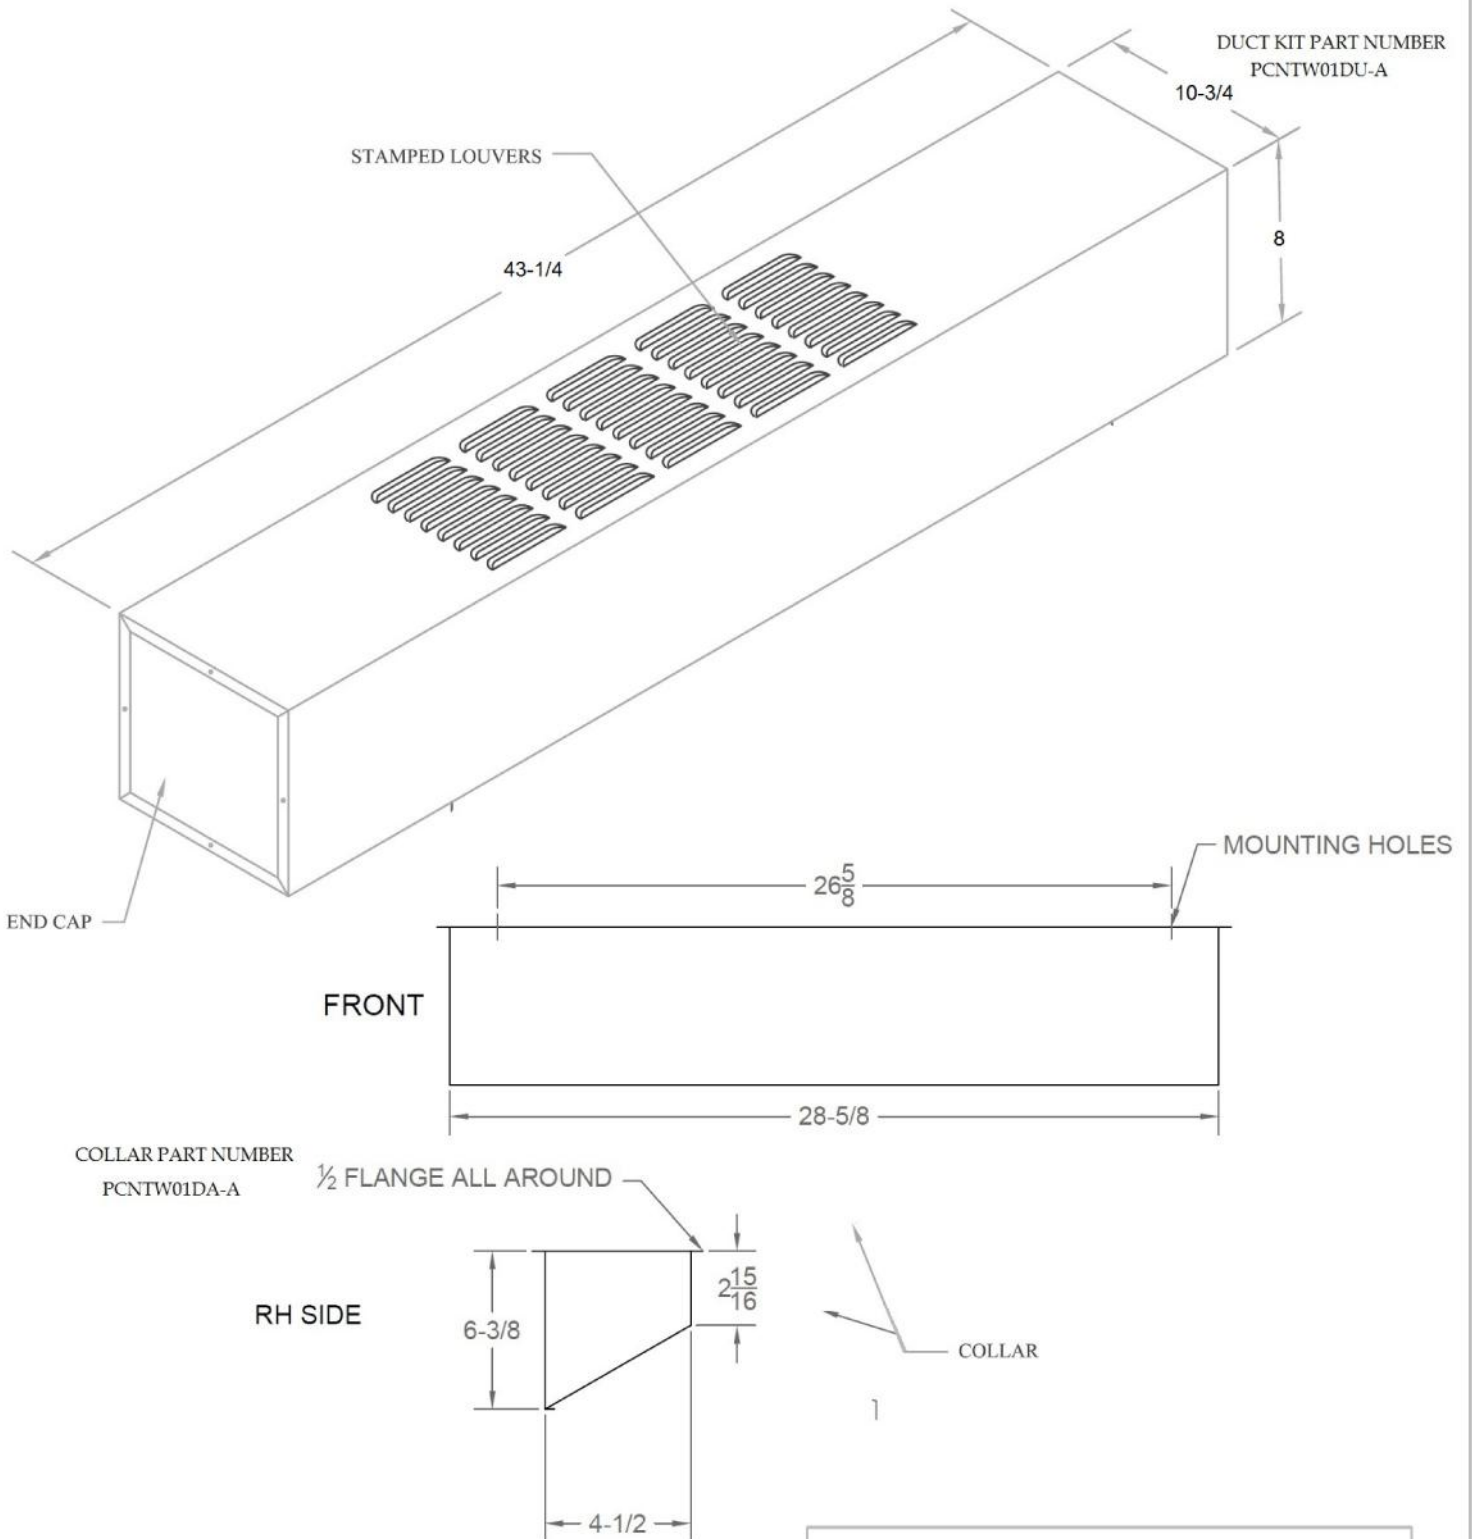

# PERFECT COMFORT PTAC DUCT ADAPTER W/ COLLAR

## FEATURES:

- HEAVY GAUGE STEEL CONSTRUCTION
- FULLY BAKED ENAMEL FINISH
- FULLY INSULATED

NRG Equipment Inc. 1-866-233-4022